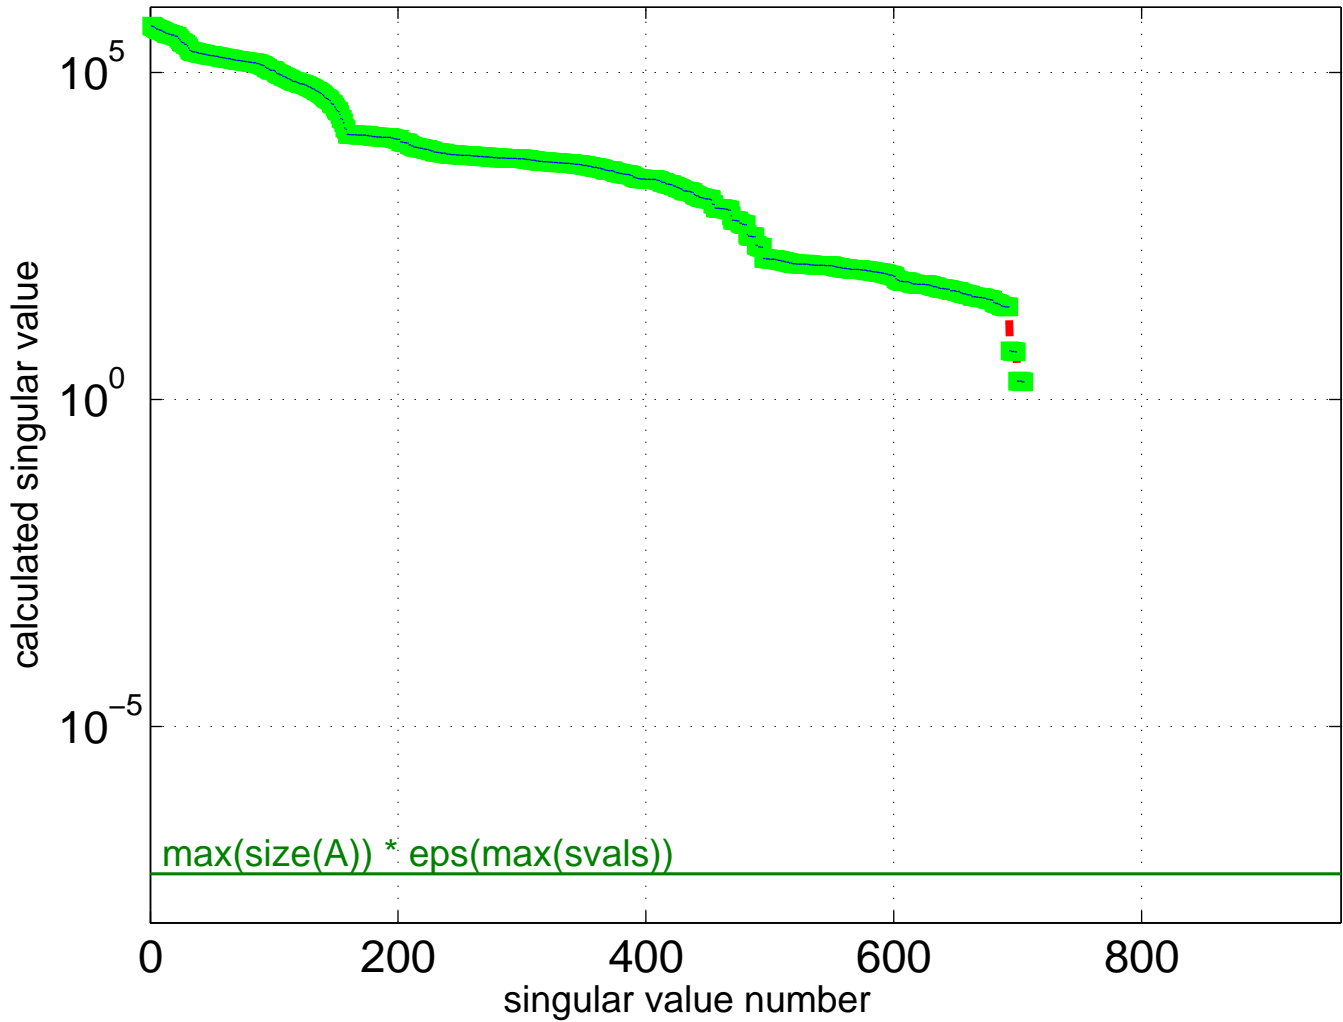

Singular Value Spectrum for Bai/dwg961a

Note: 256 calculated singular values are 0 and are not shown