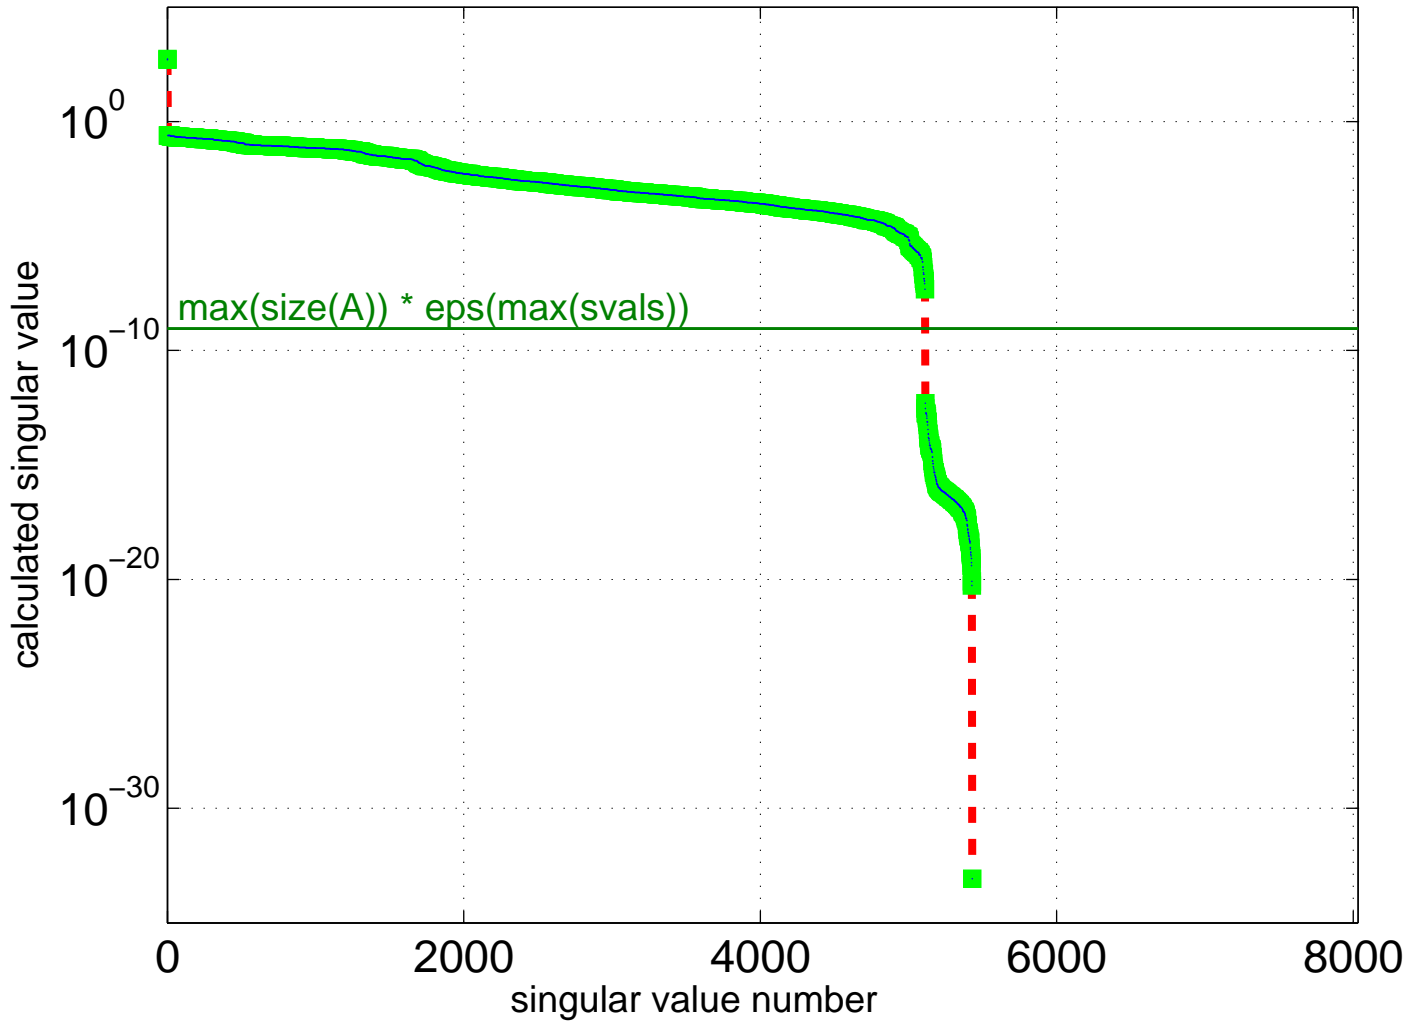

Singular Value Spectrum for Boeing/bcsstm38

Note: 2603 calculated singular values are 0 and are not shown