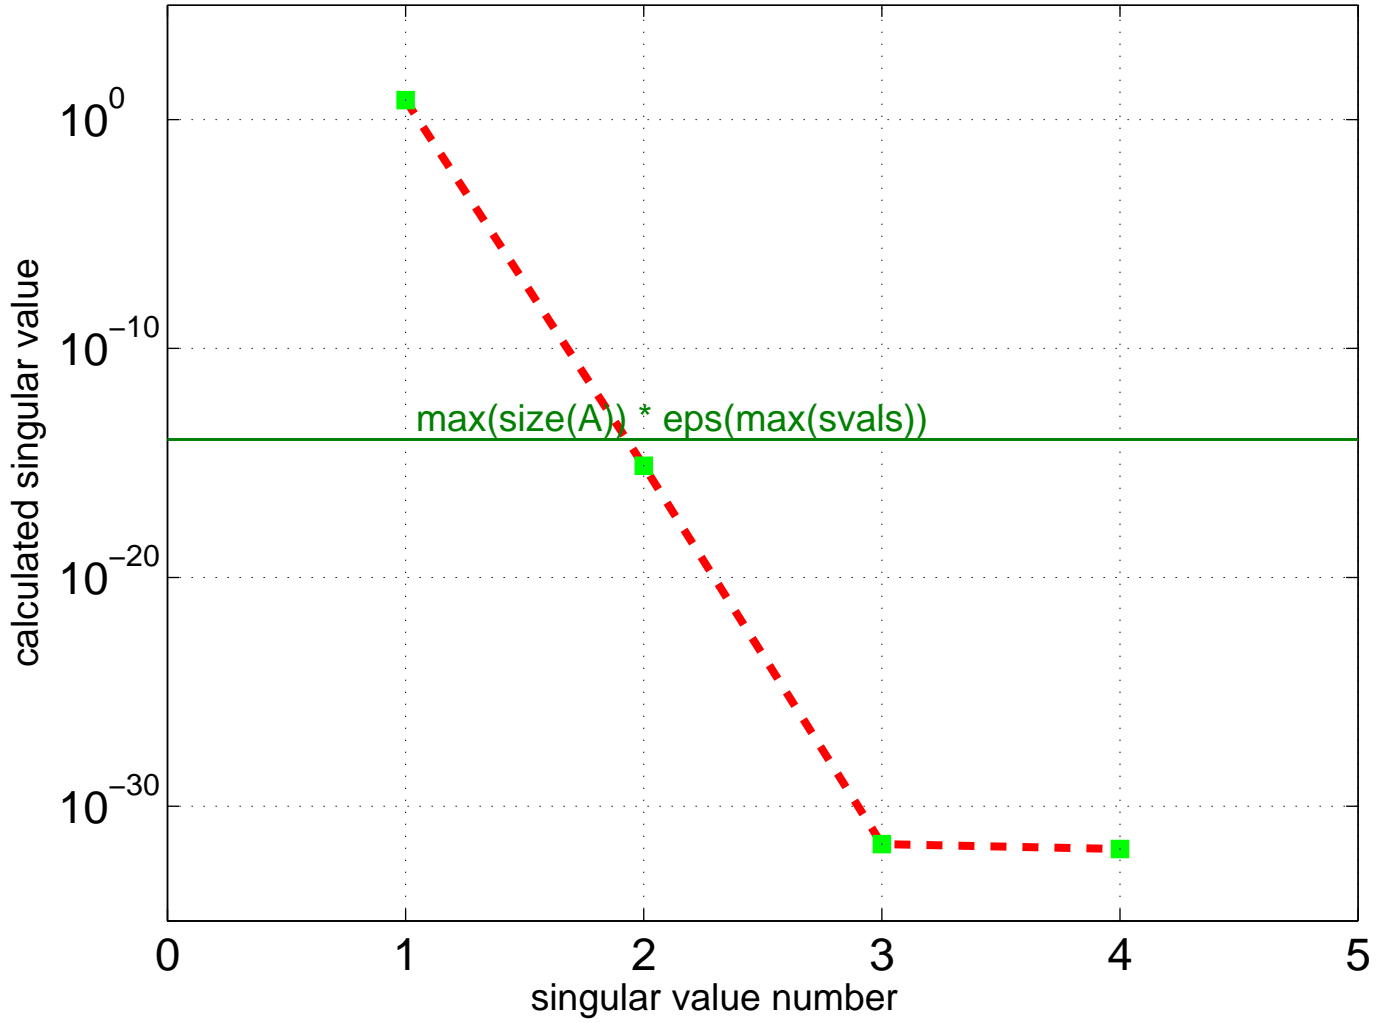

Singular Value Spectrum for JGD_Relat/relat3

Note: one calculated singular value is 0 and is not shown