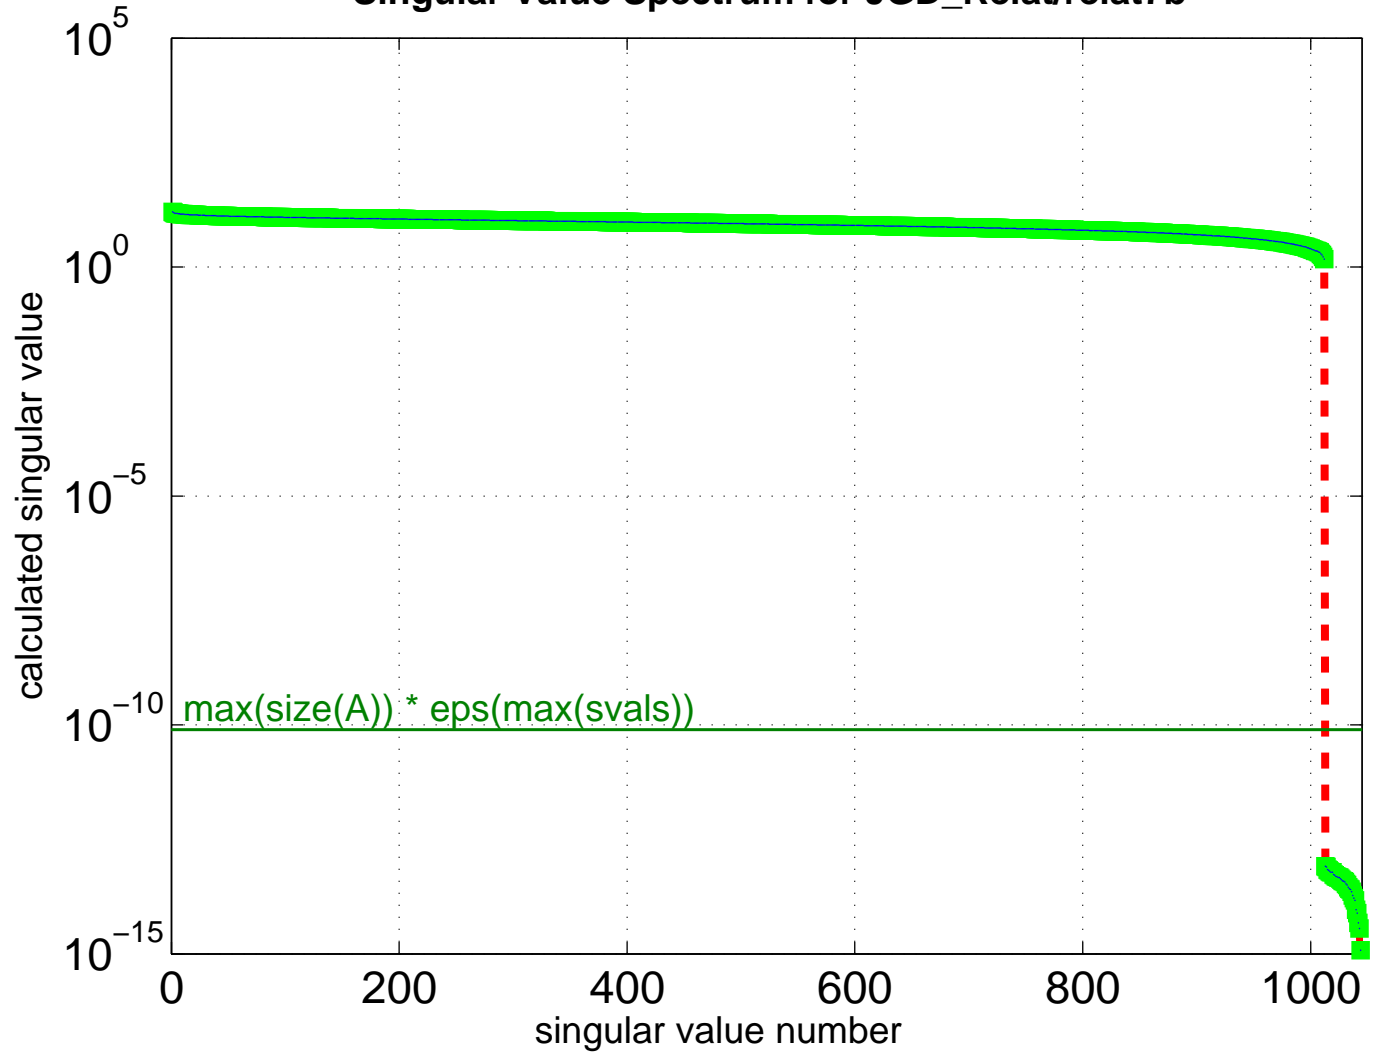

Singular Value Spectrum for JGD\_Relat/relat7b

Note: one calculated singular value is 0 and is not shown