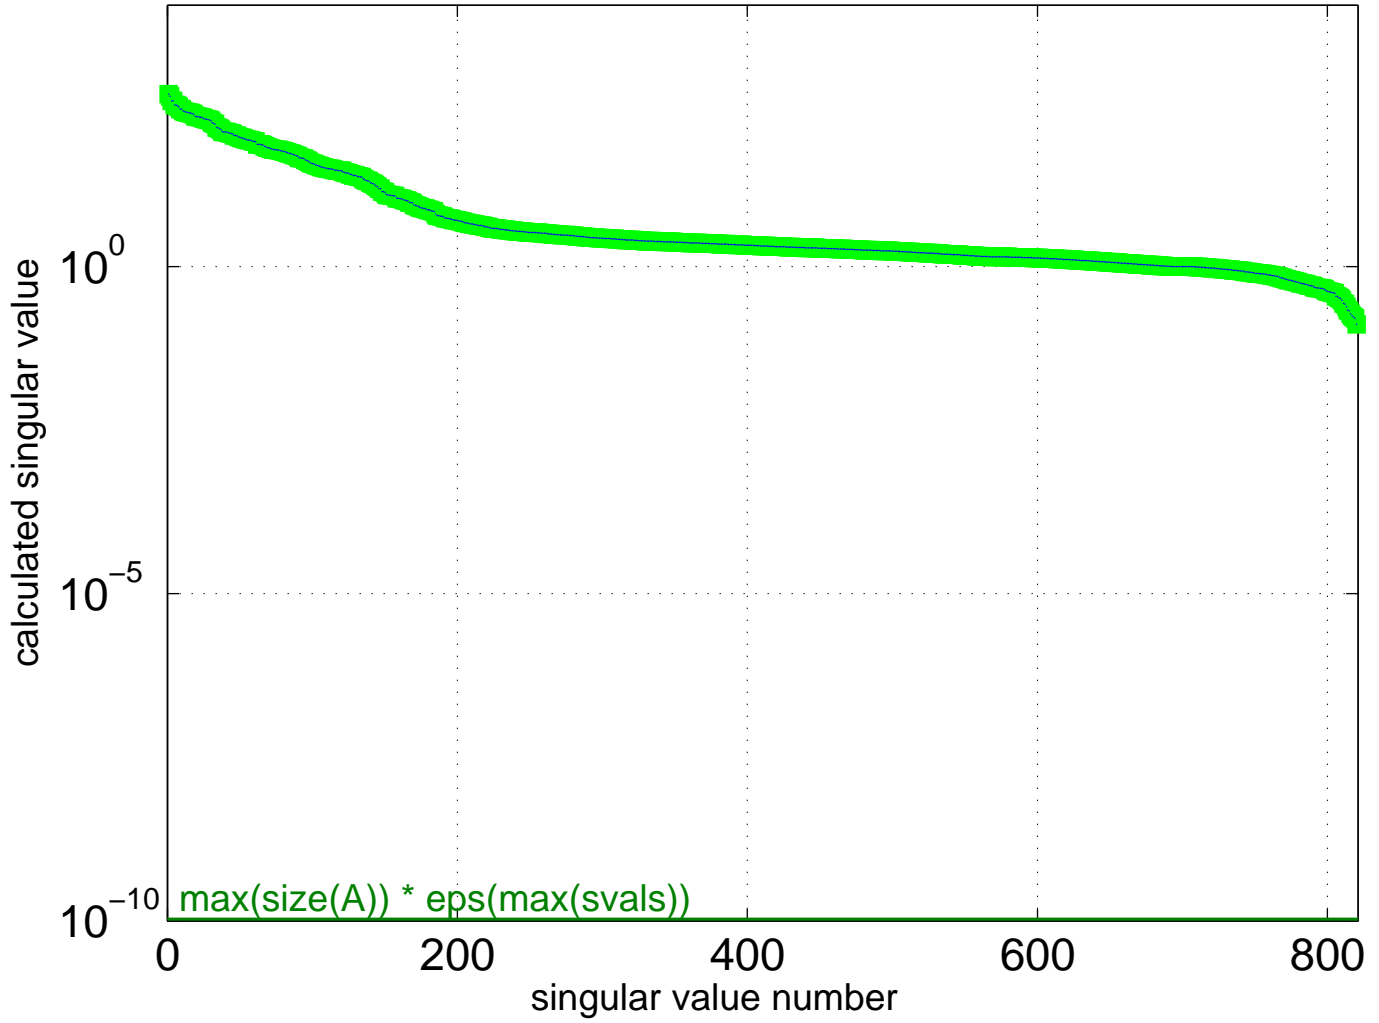

Singular Value Spectrum for LPnetlib/lp_25fv47

Note: one calculated singular value is 0 and is not shown