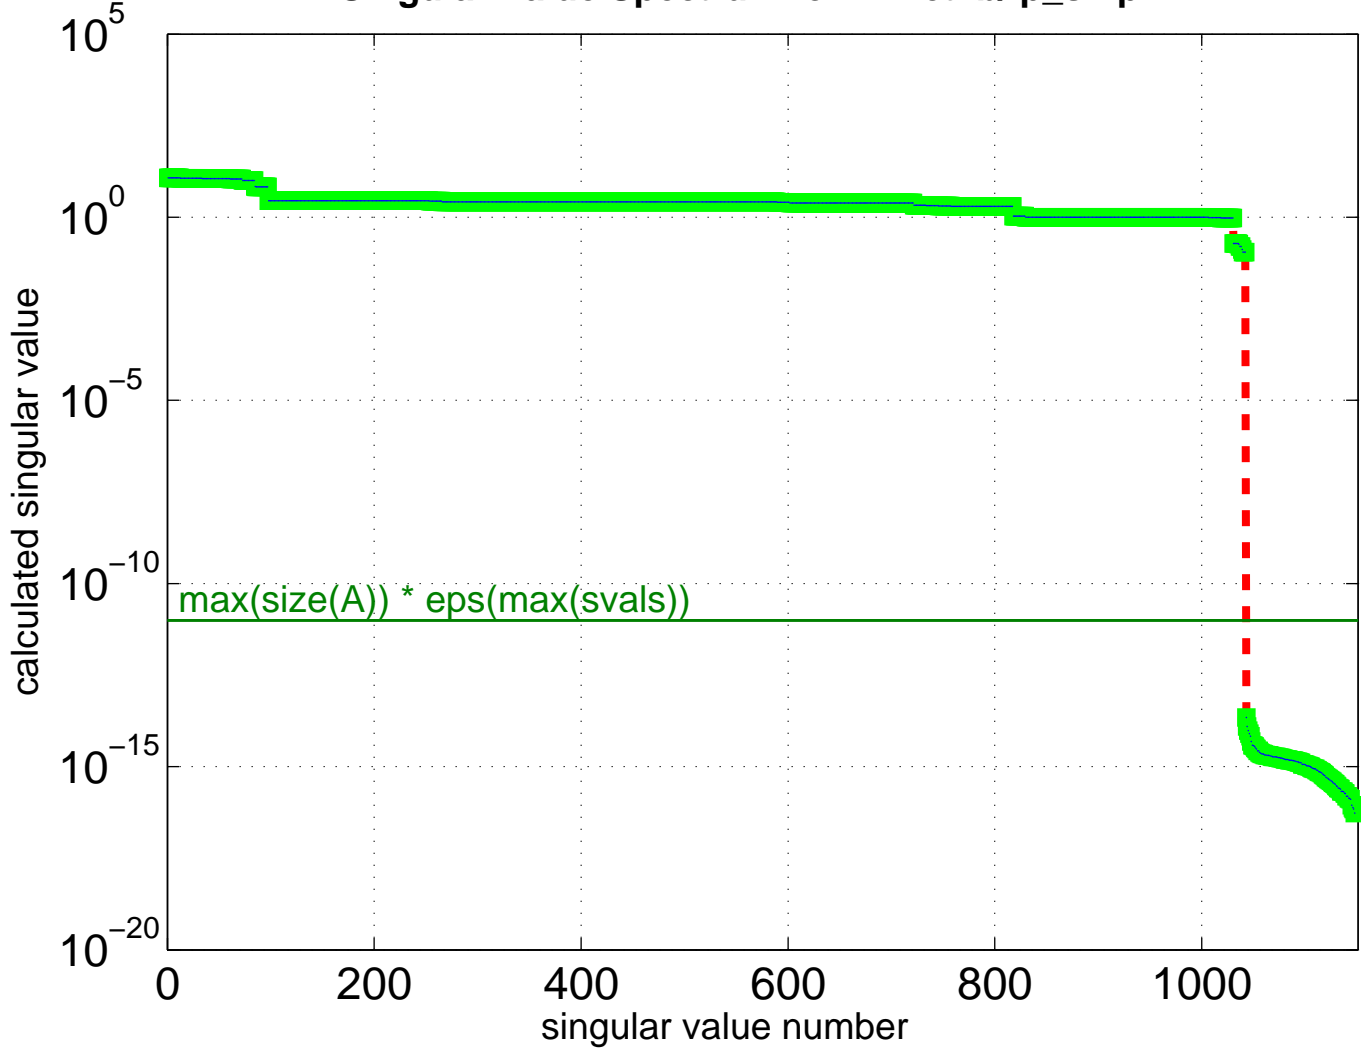

Singular Value Spectrum for LPnetlib/lp_ship12l

Note: 3 calculated singular values are 0 and are not shown