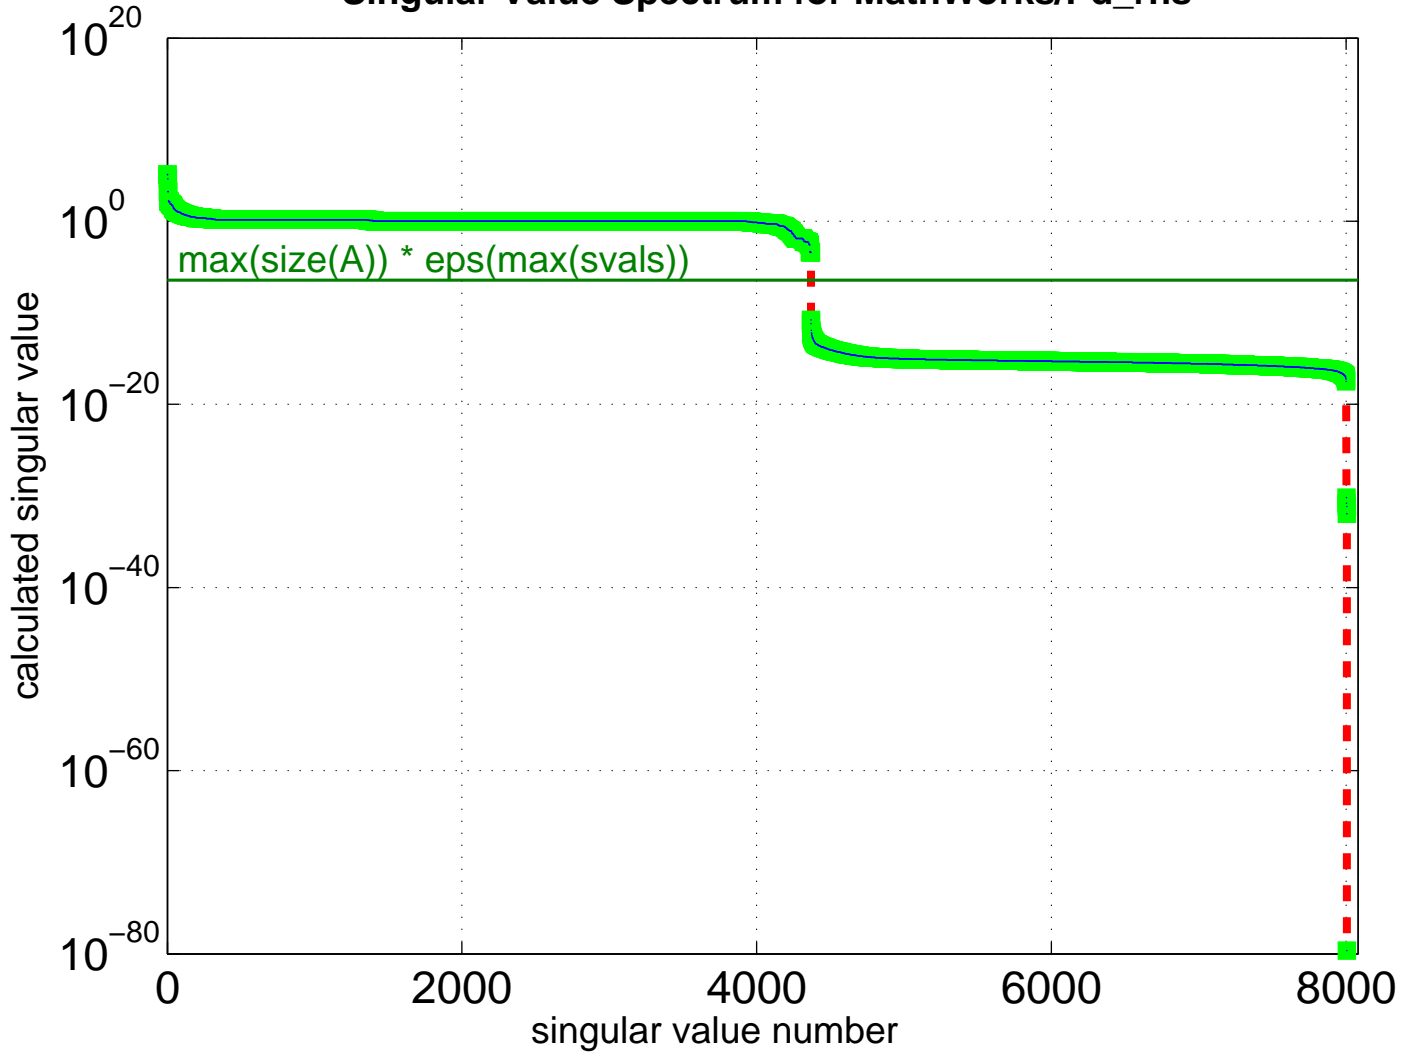

Singular Value Spectrum for MathWorks/Pd_rhs

Note: 74 calculated singular values are 0 and are not shown